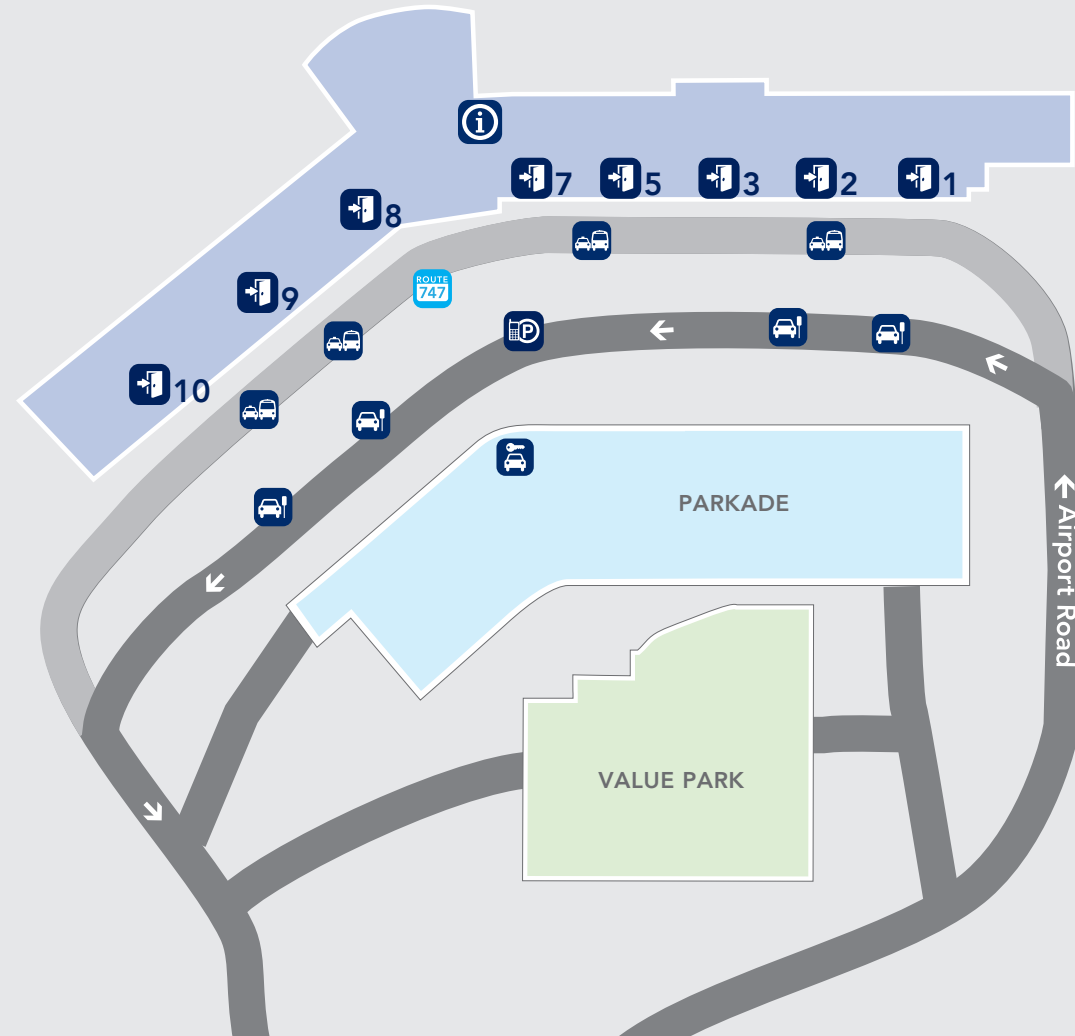

GROUND TRANSPORTATION LOCATIONS

DOOR 3

- Accessibility/Barrier Free

DOOR 5

- EIA Parking Shuttle

DOOR 7

- Sky Shuttle
- Taxi
- Accessibility/Barrier Free

DOOR 8

- Taxi
- ETS Bus
- jetSet Bus

DOOR 9

- EIA Parking Shuttle
- Limos
- Courtesy Shuttle
- jetSet Bus

DOOR 10

- Accessibility/Barrier Free
- Limos
- Courtesy Shuttle

ARRIVALS LEVEL

LEGEND

- Car Rental
- Ground Transportation (Taxi, Shuttle Bus, Limo)
- Information Booth
- Metered Parking
- Cell Phone Passenger Loading Zone
- ETS Route 747 Loading Zone
- Terminal Entrances (1 – 10)

EIA PARK ASSIST

We'll pump your tires and boost your engine.

Call 780 890 8983

AVAILABLE 24/7