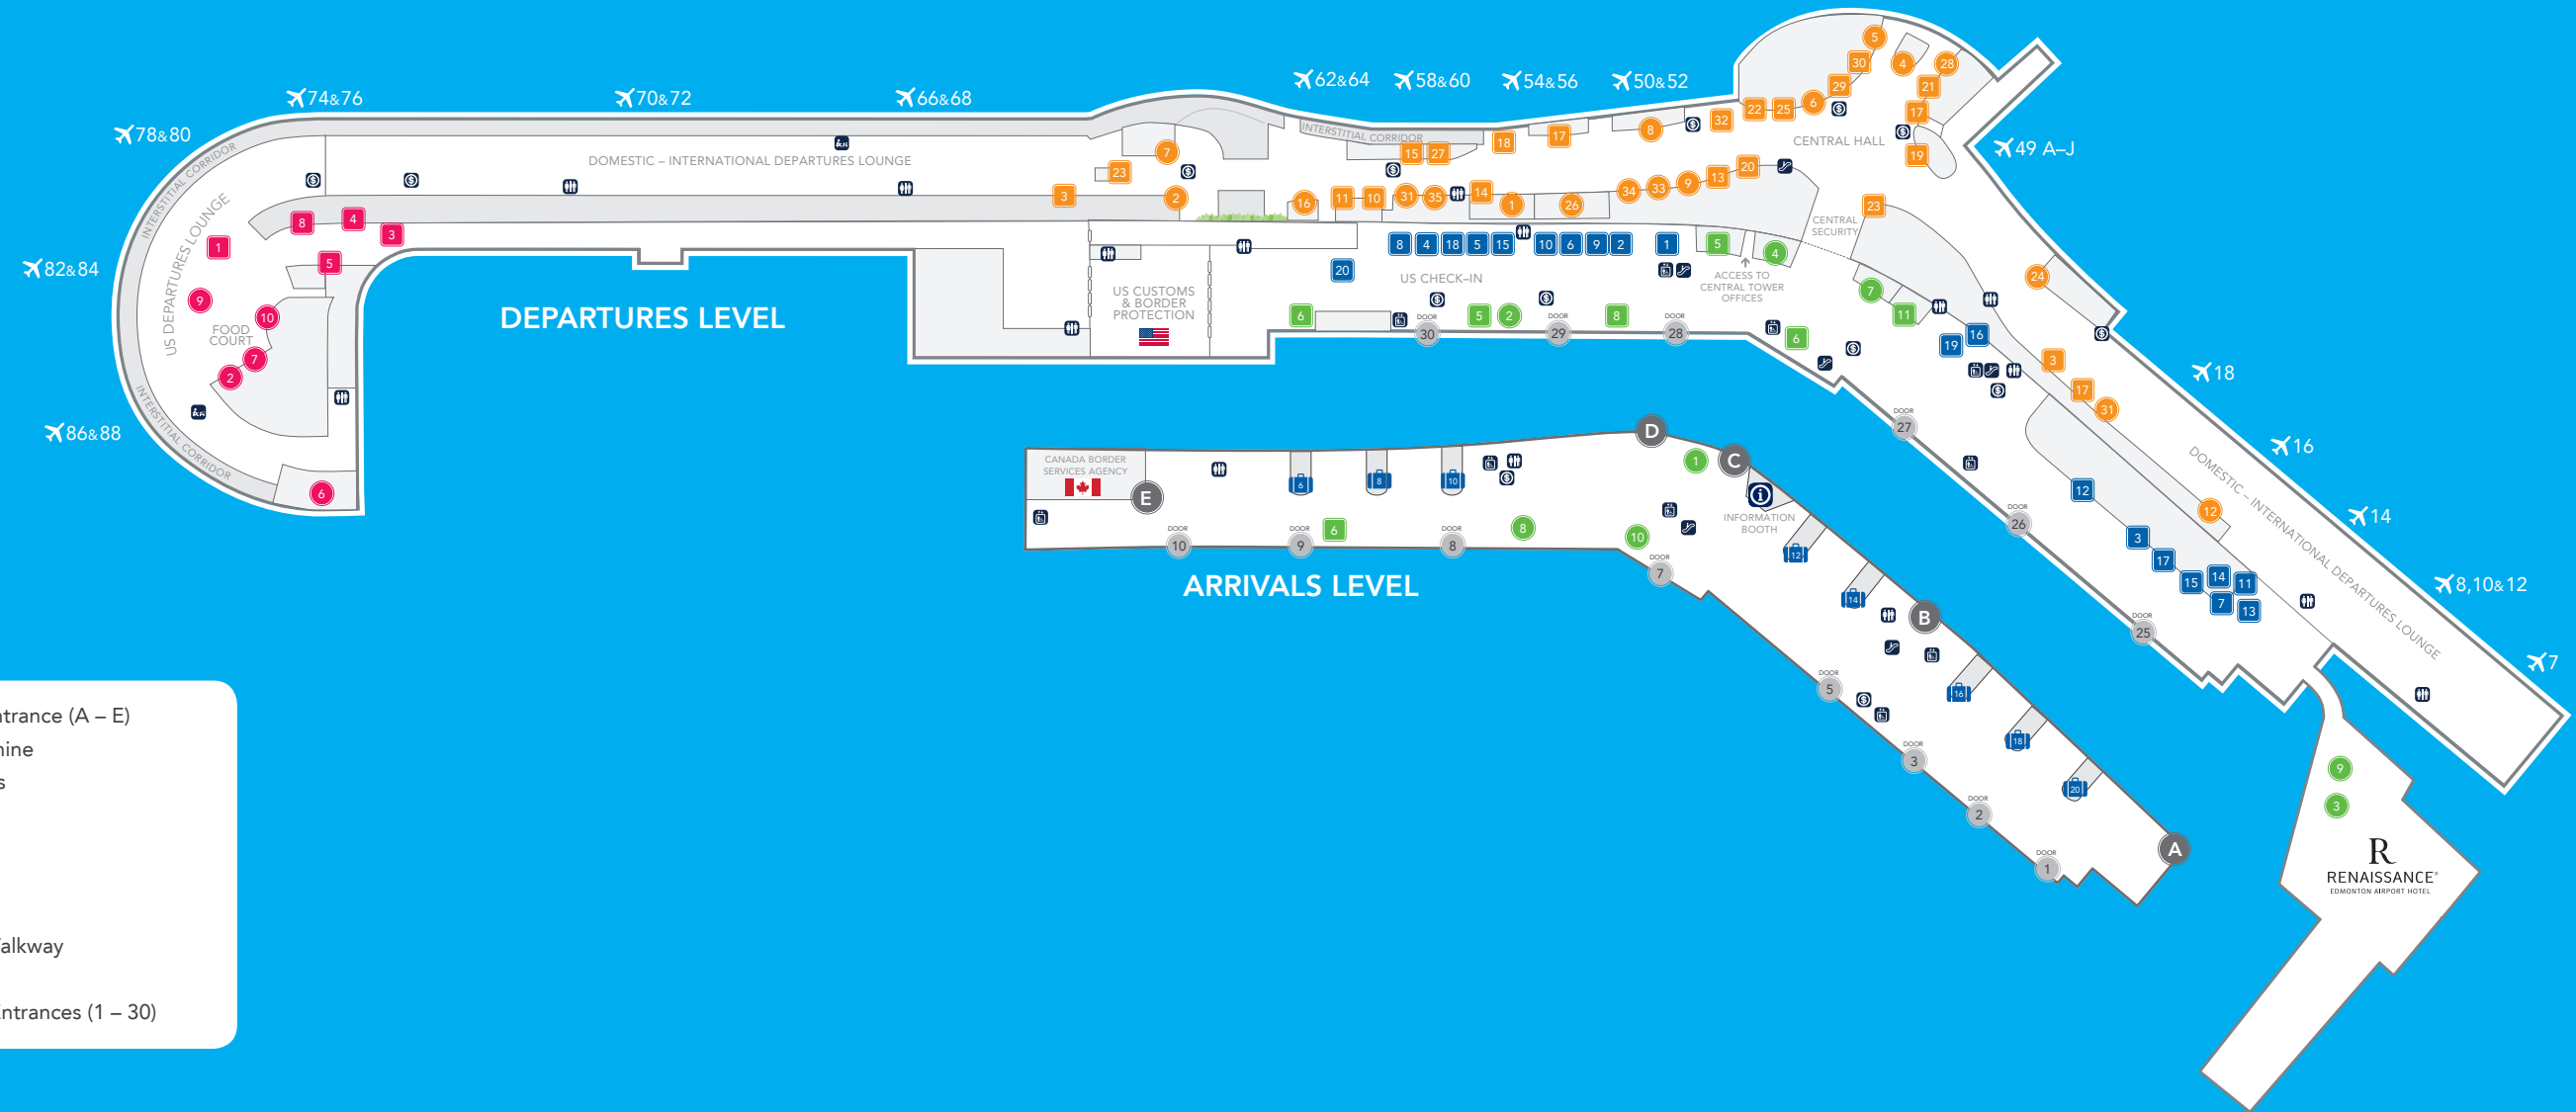

# EDMONTON INTERNATIONAL AIRPORT Terminal Map

- Arrivals Entrance (A – E)
- ATM Machine
- Bathrooms
- Dining
- Elevator
- Escalator
- Gates
- Moving Walkway
- Shopping
- Terminal Entrances (1 – 30)

AIRLINES	
1. Air Canada	11. Integra Air
2. Air North	12. KLM
3. Air Transat	13. New Leaf
4. Alaska Airlines	14. Northwestern Air Lease
5. American Airlines	15. Sunwing
6. Canadian North	16. Suncor
7. Central Mountain Air	17. United Airlines
8. Delta	18. US Airways
9. First Air	19. WestJet (Dom-Int)
10. Icelandair	20. WestJet (US)

### GROUND TRANSPORTATION LOCATIONS