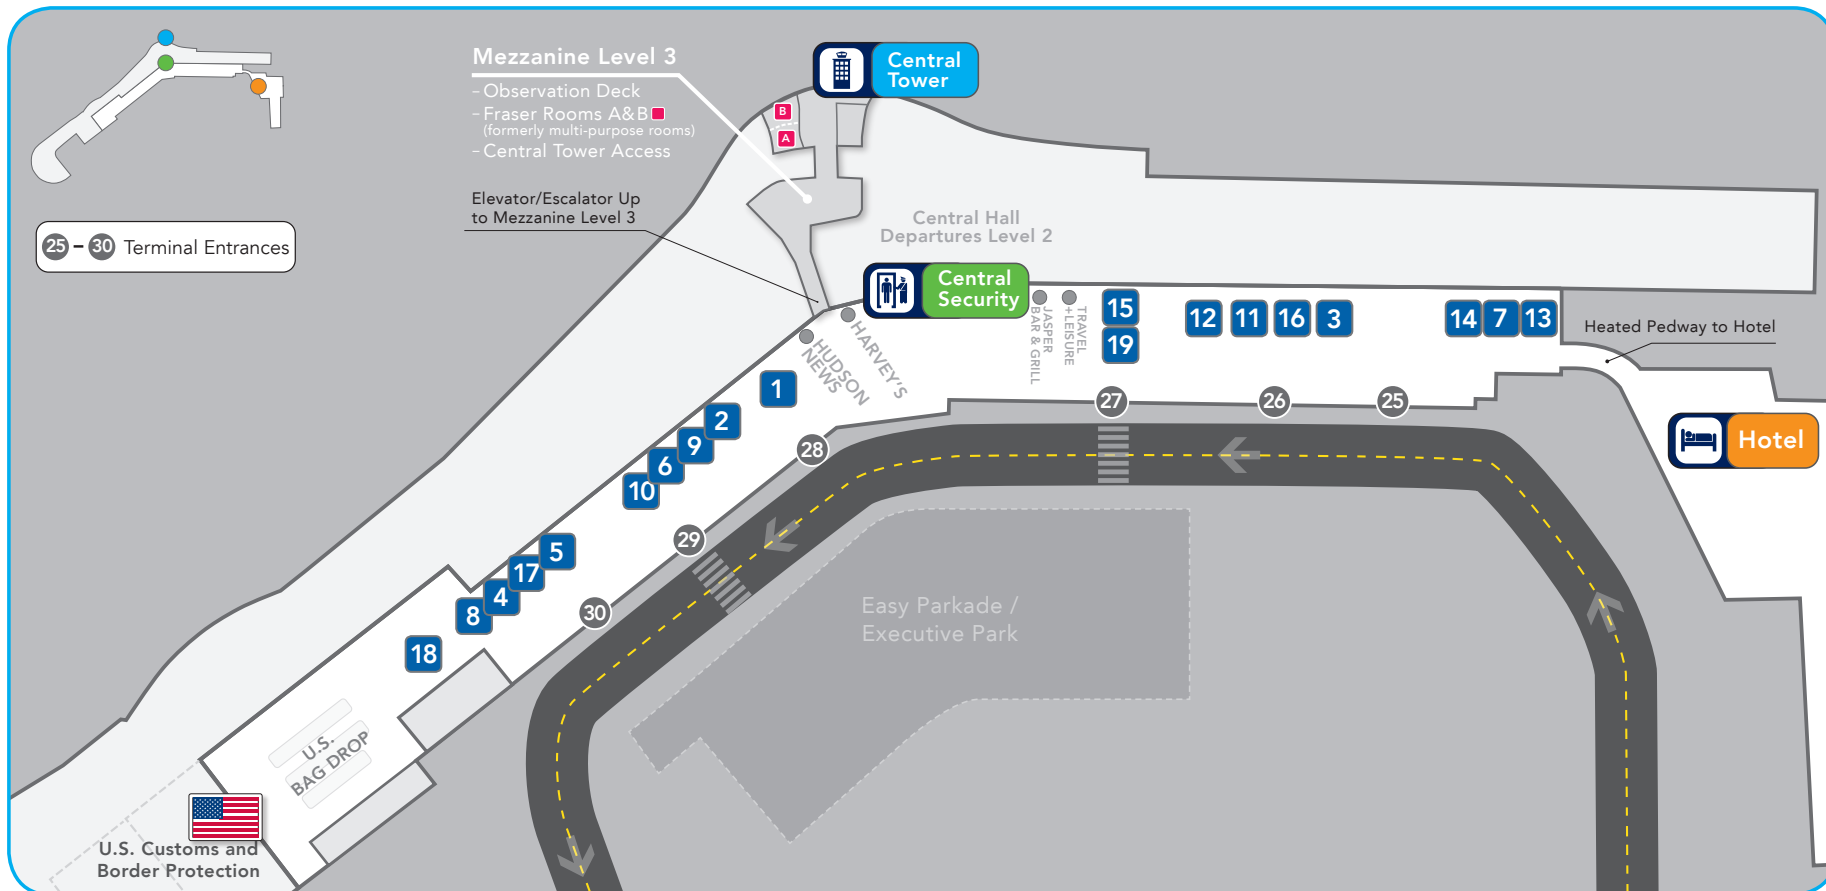

AIRLINE CHECK-IN & MEZZANINE MAP

AIRLINES

- | | | |
|----------------------------|-------------------------------|--|
| 1 Air Canada | 7 Central Mountain Air | 13 NewLeaf / Flair Air |
| 2 Air North | 8 Delta | 14 Northwestern Air Lease |
| 3 Air Transat | 9 First Air | 15 Suncor |
| 4 Alaska | 10 Icelandair | 16 Sunwing |
| 5 American Airlines | 11 Integra Air | 17 United |
| 6 Canadian North | 12 KLM | 18 WestJet (to U.S.) |
| | | 19 WestJet Canada/
International (except U.S.) |

AIRPORT INFORMATION

Info Booth located on Arrivals Level 1 across from Door 7. t: 780 890 8382 e: info@flyeia.com w: flyeia.com